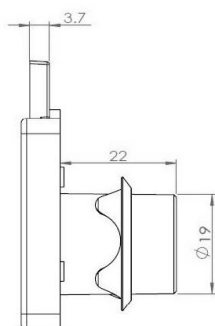

PRODUCT SHEET

Description:

Rim Lock M-850, $\varnothing 19 \times 22$ mm, Left, NPL, HCK SISO, #J11, With Master Key System

Item number:

14.01.029-0

Units	Box	Carton	HS Code	Barcode
Pcs.	12	240	8301300000	
				5704866031844

LEFT

SISO A/S

Mileparken 11
DK-2740 Skovlunde
Denmark
VAT: DK 24786013

Phone +45 45 830 900

www.siso.dk
siso@siso.dk

Danske Bank
Nytorv Branch
Copenhagen
SWIFT: DABADKKK

Account no.
4180 3112 112936
IBAN Account
DK7230003112112936