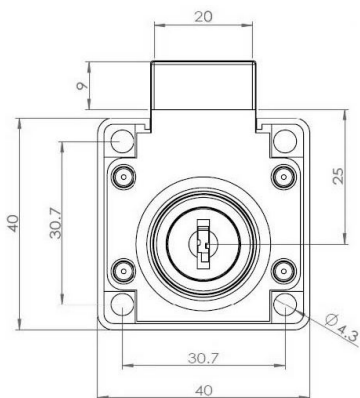

PRODUCT SHEET

Description:

Rim Lock M-850, $\varnothing 19 \times 22$ mm, Left, NPL, HCK SISO, #J11, With Master Key System

Item number:

14.01.029-0

Units	Box	Carton	HS Code	Barcode
Pcs.	12	240	8301300000	
				5704866031844

LEFT

SISO A/S

Mileparken 11
DK-2740 Skovlunde
Denmark
VAT: DK 24786013

Phone +45 45 830 900

www.siso.dk
siso@siso.dk

Danske Bank
Nytorv Branch
Copenhagen
SWIFT: DABADKKK

Account no.
4180 3112 112936
IBAN Account
DK7230003112112936